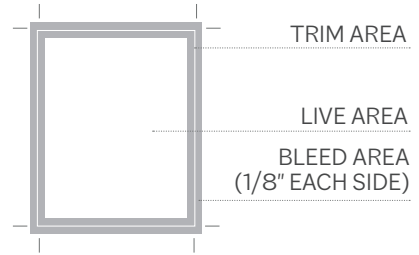

EDify.Print

Production Specifications

Trim Size : The actual physical size of the finished publication.

Live Area : The area of the page occupied by the ad's images and text. All images and text must be within the boundaries of this area, except images which are intended to "bleed" off.

Bleed Area : The area used for ink to "bleed" off the edges of the page so no white edges occur when the publication is cut to trim size.

REQUIREMENTS & RECOMMENDATIONS

- All colours, including spot colours and images, must be converted to CMYK.
- Minimum resolution of 300 dpi for all images and logos at 100%.
- Completed ad must be submitted as a press-ready, high-resolution PDFX-1A.
- For Full Page, DPS and 1/2 DPS ads, bleeds must extend 1/8" on each side and the live area should be 1/2" from the trim size. All other ad sizes do not require bleed.
- Ink density levels must not exceed 320%.
- DPS ads and 1/2 DPS ads will lose a minimum of 1/2" in the middle due to perfect binding. We recommend a 1" wide live area down the middle of these ads.
- Use a "rich black" (except for text below 24 point). We suggest 30%C - 40%M - 60%Y - 100%K.

Magazine Dimensions	Width	Height
Trim Size	9	10.75

Ad Dimensions	Width	Height
Double Page Spread with bleed (DPS) Trim Area	18.25 18	11 10.75
Full Page Ad with bleed Trim Area	9.25 9	11 10.75
1/2 Double Page Spread with bleed Trim Area	18.25 18	5.5 5.25
2/3 Vertical	5.1875	9.8125
1/2 Island	5.1875	7.3125
1/2 Horizontal	7.875	4.8125
1/3 Square	5.1875	4.8125
1/3 Vertical	2.5	9.8125
1/3 Banner <small>Limited availability</small>	7.5	2
1/6 Horizontal	5.1875	2.3125
1/6 Vertical	2.5	4.8125
1/9 Page	2.3	2.95