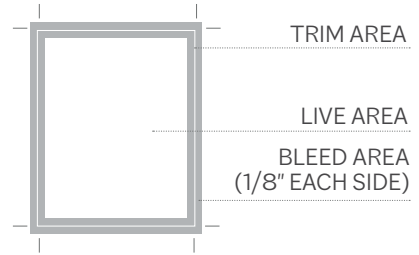

## Production Specifications

**Trim Size :** The actual physical size of the finished publication.

**Live Area :** The area of the page occupied by the ad's images and text. All images and text must be within the boundaries of this area, except images which are intended to "bleed" off.

**Bleed Area :** The area used for ink to "bleed" off the edges of the page so no white edges occur when the publication is cut to trim size.

Magazine Dimensions	Width	Height
Trim Size	8.5	10.75

Ad Dimensions	Width	Height
Double Page Spread with bleed (DPS) Trim Area	17.25 17	11 10.75

Full Page Ad with bleed Trim Area	8.75 8.5	11 10.75
--------------------------------------	-------------	-------------

1/2 Double Page Spread with bleed Trim Area	17.25 17	5.5 5.25
--	-------------	-------------

1/3 Vertical	2.39	9.815
--------------	------	-------

1/6 Horizontal	4.95	2.33
----------------	------	------

1/6 Vertical	2.39	4.825
--------------	------	-------

1/9 Page	2.39	3.16
----------	------	------